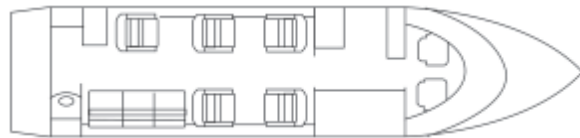

Hawker 800SP

Features

The Hawker 800SP is the perfect balance between speed, range, comfort and style. This mid-size aircraft offers the capability to fly nonstop coast to coast while providing accommodating surroundings for up to 8 passengers.

Hawker 800SP Specifications

Passenger Seating	8
Range N/M	2,400
Cruising Speed	420 mph
Cabin Width	6.0 ft.
Cabin Length	21.3 ft.
Cabin Height	5.8 ft.
Base	HIO

Amenities

- Enclosed Lav
- Microwave
- Satellite Phone
- CD/DVD Players
- Airshow