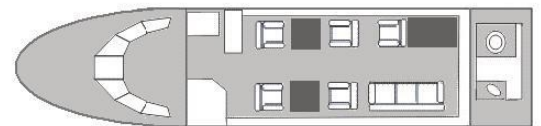

Hawker 800-XP

Features

The Hawker 800-XP features the perfect balance between speed, efficiency, comfort and style. This aircraft can easily go non-stop from coast to coast while providing superior comfort for up to eight passengers.

Hawker 800-XP Specifications

Passenger Seating	8
Range N/M	2,200
Cruising Speed	493 mph
Cabin Width	6.0 ft.
Cabin Length	21.3 ft.
Cabin Height	5.8 ft.
Base	PDX

Amenities

Enclosed Lav
Complementary Wi-fi
Microwave
Airshow