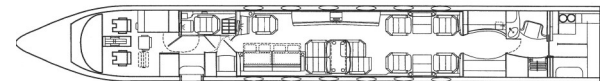

Gulfstream V

Features

Winner of the prestigious Robert J. Collier award for excellence in aeronautics, the exclusive large cabin, ultra-long range Gulfstream V is capable of flying anywhere in the world. The aircraft combines productivity with extraordinary comfort, and features several distinct living areas and multiple temperature zones to accommodate up to 13 passengers. Ideal for those looking to complete international or cross country flights quickly, the Gulfstream V has broken multiple city-pair records worldwide.

Gulfstream V Specifications

Passenger Seating	13
Range N/M	6,500
Cruising Speed	587 mph
Cabin Width	7.35 ft.
Cabin Length	50.20 ft.
Cabin Height	6.17 ft.
Base	HIO

Amenities

Full Galley
CD and DVD
WI-FI
Air Show
110 V AC
Enclosed Lav