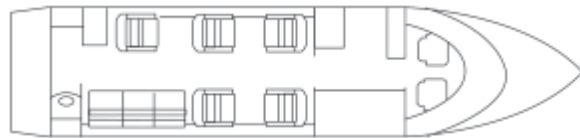

Hawker 800SP

Features

The Hawker 800SP is the perfect balance between speed, range, comfort and style. This mid-size aircraft offers the capability to fly nonstop coast to coast while providing accommodating surroundings for up to 8 passengers.

Hawker 800SP Specifications

Passenger Seating	8
Range N/M	2,400
Cruising Speed	420 mph
Cabin Width	6.0 ft.
Cabin Length	21.3 ft.
Cabin Height	5.8 ft.
Base	PDX

Amenities

- Enclosed Lav
- Microwave
- Satellite Phone
- CD/DVD Players
- Airshow